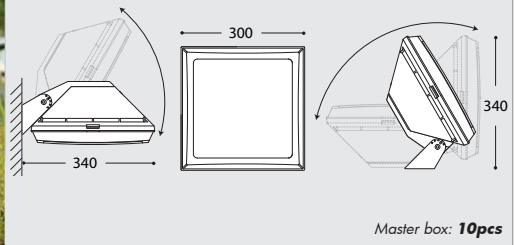

GIUSEPPE LED VERSIONS

LAMP	POWER	LUMINOUS FLUX	VOLTAGE RANGE	CLOUR TEMPERATURE	
 GX53 LED	NEW 7W	600Lm	100-240V 50/60 Hz	4000K 3000K	60W INCANDESCENT
	11W	1300Lm	100-240V 50/60 Hz	4000K 3000K	100W INCANDESCENT
	18W	2000Lm	100-240V 50/60 Hz	4000K 3000K	150W INCANDESCENT
 4x GX53 LED	4x7W 28W	3200Lm	100-240V 50/60 Hz	4000K 3000K	70W HQL-SON
	4x10W 40W	4800Lm	100-240V 50/60 Hz	4000K 3000K	100W HQL-SON

AVAILABLE COLORS

RESIN BODY (MOULDED COLOURS)			DIFFUSER
 BLACK (A)	 GREY (L)	 WHITE (W)	 OPAL (Y)

GIUSEPPE

LED
GX53
LAMPS
INCLUDED

2x E27		4P2.000.E28	
7W	4000K 3000K	4P1.000.A1L 4P1.000.A1R	NEW
11W	4000K 3000K	4P1.000.B1L 4P1.000.B1R	
18W	4000K 3000K	4P1.000.E1L 4P1.000.E1R	
4x7W 28W	4000K 3000K	4P2.000.C4L 4P2.000.C4R	
4x10W 40W	4000K 3000K	4P2.000.D4L 4P2.000.D4R	

GIOVA/GIUSEPPE

LED
GX53
LAMPS
INCLUDED

2x E27		4P2.702.E28	
7W	4000K 3000K	4P1.702.A1L 4P1.702.A1R	NEW
11W	4000K 3000K	4P1.702.B1L 4P1.702.B1R	
18W	4000K 3000K	4P1.702.E1L 4P1.702.E1R	
4x7W 28W	4000K 3000K	4P2.702.C4L 4P2.702.C4R	
4x10W 40W	4000K 3000K	4P2.702.D4L 4P2.702.D4R