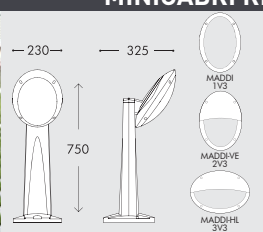

MINIGABRI REMI/MADDI 1L

E27	1V3.612.X10.E27	2V3.612.X10.E27	3V3.612.X10.E27	
GX53 LED 7W 3000K	1V3.612.X10.A1L 1V3.612.X10.A1R	2V3.612.X10.A1L 2V3.612.X10.A1R	3V3.612.X10.A1L 3V3.612.X10.A1R	NEW
GX53 LED 11W 3000K	1V3.612.X10.B1L 1V3.612.X10.B1R	2V3.612.X10.B1L 2V3.612.X10.B1R	3V3.612.X10.B1L 3V3.612.X10.B1R	
GX53 LED 18W 3000K	1V3.612.X10.E1L 1V3.612.X10.E1R	2V3.612.X10.E1L 2V3.612.X10.E1R	3V3.612.X10.E1L 3V3.612.X10.E1R