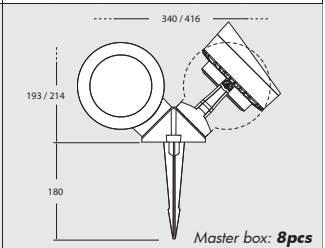

Master box: **8pcs**

Master box: **8pcs**