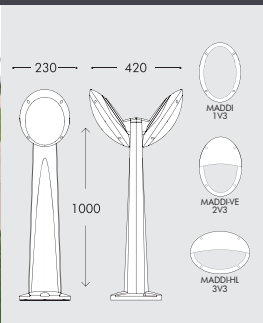

GABRI REMI/MADDI 2L

E27	1V3.613.X20.E27	2V3.613.X20.E27	3V3.613.X20.E27	
GX53 LED 7W 3000K	1V3.613.X20.A1L 1V3.613.X20.A1R	2V3.613.X20.A1L 2V3.613.X20.A1R	3V3.613.X20.A1L 3V3.613.X20.A1R	NEW
GX53 LED 11W 3000K	1V3.613.X20.B1L 1V3.613.X20.B1R	2V3.613.X20.B1L 2V3.613.X20.B1R	3V3.613.X20.B1L 3V3.613.X20.B1R	
GX53 LED 18W 3000K	1V3.613.X20.E1L 1V3.613.X20.E1R	2V3.613.X20.E1L 2V3.613.X20.E1R	3V3.613.X20.E1L 3V3.613.X20.E1R