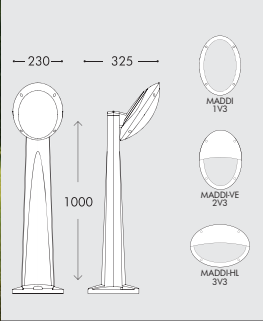

LED BULKHEAD GX53					
LAMP	POWER	LUMINOUS FLUX	VOLTAGE RANGE	COLOUR TEMPERATURE	
	NEW 7W	600Lm	100-240V 50/60 Hz	4000K 3000K	≡ 60W INCANDESCENT
	11W	1300Lm	100-240V 50/60 Hz	4000K 3000K	≡ 100W INCANDESCENT
	18W	2000Lm	100-240V 50/60 Hz	4000K 3000K	≡ 150W INCANDESCENT

AVAILABLE COLORS			DIFFUSER
RESIN BODY (MOULDED COLOURS)			
BLACK (A)	GREY (L)	WHITE (W)	OPAL (Y)

GABRI REMI/MADDI 1L

E27	1V3.613.X10.E27	2V3.613.X10.E27	3V3.613.X10.E27	
GX53 LED 7W 3000K	1V3.613.X10.A1L 1V3.613.X10.A1R	2V3.613.X10.A1L 2V3.613.X10.A1R	3V3.613.X10.A1L 3V3.613.X10.A1R	NEW
GX53 LED 11W 3000K	1V3.613.X10.B1L 1V3.613.X10.B1R	2V3.613.X10.B1L 2V3.613.X10.B1R	3V3.613.X10.B1L 3V3.613.X10.B1R	
GX53 LED 18W 3000K	1V3.613.X10.E1L 1V3.613.X10.E1R	2V3.613.X10.E1L 2V3.613.X10.E1R	3V3.613.X10.E1L 3V3.613.X10.E1R