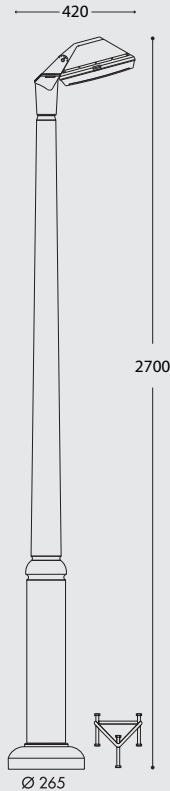

GIORGIO LED VERSIONS

LAMP	POWER	LUMINOUS FLUX	VOLTAGE RANGE	CLOUR TEMPERATURE	
	11W	1300Lm	100-240V 50/60 Hz	4000K 3000K	100W INCANDESCENT
	18W	2000Lm	100-240V 50/60 Hz	4000K 3000K	150W INCANDESCENT
	4x7W 28W	3200Lm	100-240V 50/60 Hz	4000K 3000K	70W Hqi-Son
	4x10W 40W	4800Lm	100-240V 50/60 Hz	4000K 3000K	100W Hqi-Son

ROSA LED VERSIONS

LAMP	POWER	LUMINOUS FLUX	VOLTAGE RANGE	CLOUR TEMPERATURE	
	2x11W 22W	2600Lm	100-240V 50/60 Hz	4000K 3000K	2x100W INCANDESCENT
	2x18W 36W	4000Lm	100-240V 50/60 Hz	4000K 3000K	2x150W INCANDESCENT
	2x28W 56W	6400Lm	100-240V 50/60 Hz	4000K 3000K	2x70W Hqi-Son
	2x40W 80W	9600Lm	100-240V 50/60 Hz	4000K 3000K	2x100W Hqi-Son

EKTOR 2500 /GIORGIO

E27		4P2.361.G10.E28	LED GX53 LAMPS INCLUDED
11W	4000K	4P1.361.G10.B1L	
	3000K	4P1.361.G10.B1R	
18W	4000K	4P1.361.G10.E1L	
	3000K	4P1.361.G10.E1R	
4x7W 28W	4000K	4P2.361.G10.C4L	
	3000K	4P2.361.G10.C4R	
4x10W 40W	4000K	4P2.361.G10.D4L	
	3000K	4P2.361.G10.D4R	

EKTOR 2500 /ROSA

2x E27		4P2.361.G20.E28	LED GX53 LAMPS INCLUDED
2x 11W	4000K	4P1.361.G20.B1L	
	3000K	4P1.361.G20.B1R	
2x 18W	4000K	4P1.361.G20.E1L	
	3000K	4P1.361.G20.E1R	
2x 28W	4000K	4P2.361.G20.C4L	
	3000K	4P2.361.G20.C4R	
2x 40W	4000K	4P2.361.G20.D4L	
	3000K	4P2.361.G20.D4R