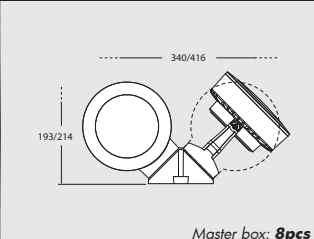

LED
GXS3
LAMP
INCLUDED

TOMMY 2L			
2x	4000K	4M1.000.G2L	
3W	3000K	4M1.000.G2R	
2x	4000K	4M1.000.C2L	
7W	3000K	4M1.000.C2R	
2x	4000K	4M1.000.D2L	
10W	3000K	4M1.000.D2R	

TOMMY 2L SPIKE			
2x	4000K	4M1.001.G2L	
3W	3000K	4M1.001.G2R	
2x	4000K	4M1.001.C2L	
7W	3000K	4M1.001.C2R	
2x	4000K	4M1.001.D2L	
10W	3000K	4M1.001.D2R	

Master box: **8pcs**