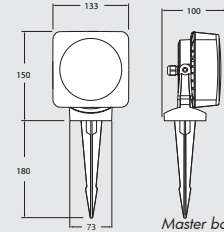

Master box: **18pcs**

Master box: **18pcs**