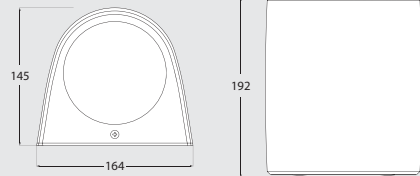

MARTA160 LED VERSIONS					
LAMP	POWER	LUMINOUS FLUX	VOLTAGE RANGE	COLOUR TEMPERATURE	
MARTA160 1L 	3W	350Lm	100-240V 50/60 Hz	4000K 3000K	≡ 40W INCANDESCENT
	7W	800Lm	100-240V 50/60 Hz	4000K 3000K	≡ 75W INCANDESCENT
	10W	1200Lm	100-240V 50/60 Hz	4000K 3000K	≡ 100W INCANDESCENT
MARTA160 2L 	2x3W 6W	700Lm	100-240V 50/60 Hz	4000K 3000K	≡ 2x40W INCANDESCENT
	2x7W 14W	1600Lm	100-240V 50/60 Hz	4000K 3000K	≡ 2x75W INCANDESCENT
	2x10W 20W	2400Lm	100-240V 50/60 Hz	4000K 3000K	≡ 2x100W INCANDESCENT

AVAILABLE COLORS	
RESIN BODY (MOULDED COLOURS)	DIFFUSER
BLACK (A) GREY (L) WHITE (W)	FROSTED (X) BLUE (U) GREEN (N) ORANGE (R)

MARTA160 1L

E27	1A6.000.E27	
3W	4000K 3000K	1A6.000.G1L 1A6.000.G1R
7W	4000K 3000K	1A6.000.C1L 1A6.000.C1R
10W	4000K 3000K	1A6.000.D1L 1A6.000.D1R

LED
GX53
LAMP
INCLUDED

Master box: **18pcs**

MARTA160 2L

2x3W	4000K 3000K	2A6.000.G2L 2A6.000.G2R
2x7W	4000K 3000K	2A6.000.C2L 2A6.000.C2R
2x10W	4000K 3000K	2A6.000.D2L 2A6.000.D2R

LED
GX53
LAMP
INCLUDED

Master box: **18pcs**