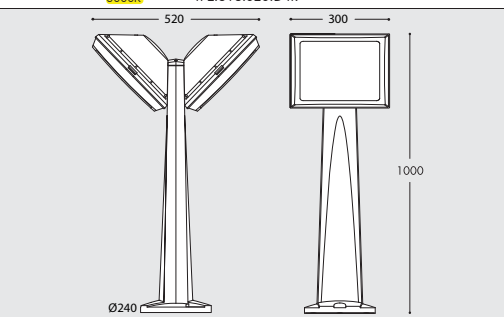

LED
GX53
LAMPS
INCLUDED

2x E27		4P2.613.020.E28	
2x 7W	4000K	4P1.613.020.A1L	NEW
	3000K	4P1.613.020.A1R	
2x 11W	4000K	4P1.613.020.B1L	
	3000K	4P1.613.020.B1R	
2x 18W	4000K	4P1.613.020.E1L	
	3000K	4P1.613.020.E1R	
2x 28W	4000K	4P2.613.020.C4L	
	3000K	4P2.613.020.C4R	
2x 40W	4000K	4P2.613.020.D4L	
	3000K	4P2.613.020.D4R