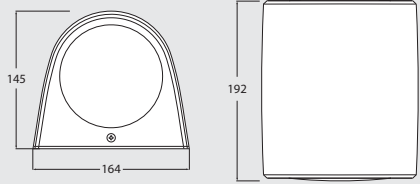

Master box: **18pcs**