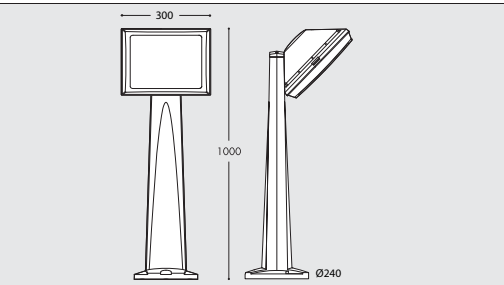

LED
GX53
LAMPS
INCLUDED

2x E27		4P2.613.010.E28	
7W	4000K	4P1.613.010.A1L	NEW
	3000K	4P1.613.010.A1R	
11W	4000K	4P1.613.010.B1L	
	3000K	4P1.613.010.B1R	
18W	4000K	4P1.613.010.E1L	
	3000K	4P1.613.010.E1R	
4x7W 28W	4000K	4P2.613.010.C4L	
	3000K	4P2.613.010.C4R	
4x10W 40W	4000K	4P2.613.010.D4L	
	3000K	4P2.613.010.D4R