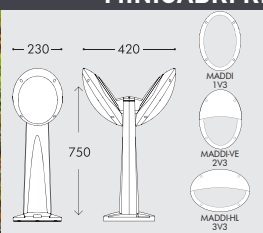

MINIGABRI REMI/MADDI 2L

E27	1V3.612.X20.E27	2V3.612.X20.E27	3V3.612.X20.E27	
GX53 LED 7W 3000K	1V3.612.X20.A1L 1V3.612.X20.A1R	2V3.612.X20.A1L 2V3.612.X20.A1R	3V3.612.X20.A1L 3V3.612.X20.A1R	NEW
GX53 LED 11W 3000K	1V3.612.X20.B1L 1V3.612.X20.B1R	2V3.612.X20.B1L 2V3.612.X20.B1R	3V3.612.X20.B1L 3V3.612.X20.B1R	
GX53 LED 18W 3000K	1V3.612.X20.E1L 1V3.612.X20.E1R	2V3.612.X20.E1L 2V3.612.X20.E1R	3V3.612.X20.E1L 3V3.612.X20.E1R