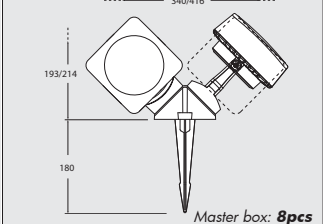

Master box: **8pcs**