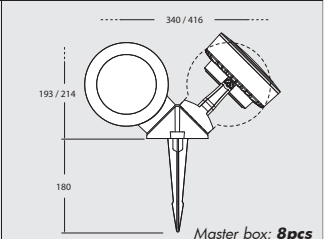

Master box: **8pcs**