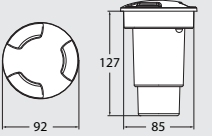

CECI 90 LED VERSIONS

LAMP	POWER	LUMINOUS FLUX	VOLTAGE RANGE	COLOUR TEMPERATURE	
	3,5W	400Lm	100-240V 50/60 Hz	4000K 3000K	= 50W HALOGEN

AVAILABLE COLORS

COVER

(MOULDED COLOURS)

BLACK (A)

GREY (L)

DIFFUSER

FROSTED (X) BLUE (U)

GREEN (N)

ORANGE (R)

CECI 90

LED
GU10 LAMP INCLUDED

3,5W 4000K 1F1.000.U1L
3000K 1F1.000.U1R

Master box: **40pcs**

CECI 90-2L

LED
GU10 LAMP INCLUDED

3,5W 4000K 1F2.000.U1L
3000K 1F2.000.U1R

Master box: **40pcs**

CECI 90-3L

LED
GU10 LAMP INCLUDED

3,5W 4000K 1F3.000.U1L
3000K 1F3.000.U1R

Master box: **40pcs**

CECI 90-SQ

LED
GU10 LAMP INCLUDED

3,5W 4000K 1F4.000.U1L
3000K 1F4.000.U1R

Master box: **40pcs**