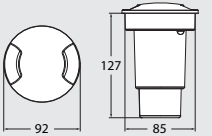

LED
GU10 LAMP INCLUDED

3,5W 4000K 1F1.000.U1L
3000K 1F1.000.U1R

Master box: **40pcs**

CECI 90-2L

LED
GU10 LAMP INCLUDED

3,5W 4000K 1F2.000.U1L
3000K 1F2.000.U1R

Master box: **40pcs**

CECI 90-3L