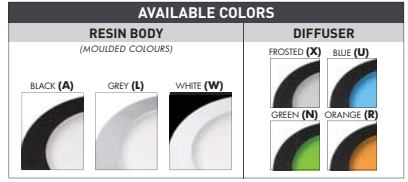

FRANCA 90 LED VERSIONS					
LAMP	POWER	LUMINOUS FLUX	VOLTAGE RANGE	COLOUR TEMPERATURE	
	3,5W	400Lm	100-240V 50/60 Hz	4000K 3000K	= 50W HALOGEN
2x	2x 3,5W 7W	800Lm	100-240V 50/60 Hz	4000K 3000K	= 2x 50W HALOGEN

FRANCA 90

LED GU10 LAMP INCLUDED	3,5W	4000K 3000K	3A7.000.U1L 3A7.000.U1R

NEW

Master box: **30pcs**

FRANCA 90 SPIKE

LED GU10 LAMP INCLUDED	3,5W	4000K 3000K	3A7.001.U1L 3A7.001.U1R

NEW

Master box: **30pcs**

FRANCA 90-1L WALL

LED GU10 LAMP INCLUDED	3,5W	4000K 3000K	3A7.002.U1L 3A7.002.U1R

NEW

Master box: **30pcs**

FRANCA 90-2L WALL

LED GU10 LAMP INCLUDED	3,5W	4000K 3000K	3A7.003.U2L 3A7.003.U2R

NEW

Master box: **20pcs**