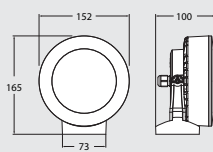

Master box: **18pcs**