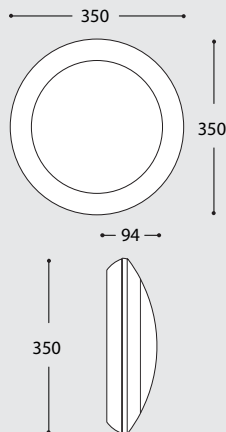

UMBERTA LED MAINTAINED EMERGENCY

LED 4000K 1B3.000.EM1

PRODUCT TYPE	Wall and Ceiling bulkhead with Emergency kit
OPERATING VOLTAGE	220~240 vAC
LUMINOUS FLUX & POWER	2000 lumen (Normal mode), 15W 250 lumen (Emergency mode), 2.4W
LED TYPE	Edison SMD 2835, 4000 K
CRI	>80Ra
PF (POWER FACTOR)	>0.95
BEAM ANGLE	120°
OPERATING TEMPERATURE	0~50°C
BATTERY	Ni-MH, BK370Ah3.6V, Panasonic (3.5Ah, 3.6V)
BATTERY OPERATING TIME	min 3 hours (250 lumen)
BATTERY CHARGING TIME	24 hours
Drivers Standards	EN 61347-1, EN 61347-2-7, EN 61347-2-13, EN 62384, EN 60598-2-22 EN 55015, EN61547, EN 61000-3-2, EN 61000-3-3
Battery Standards	EN 5501-1, EN 61000, EN 55014-2

Provided with built-in test button to check battery status.