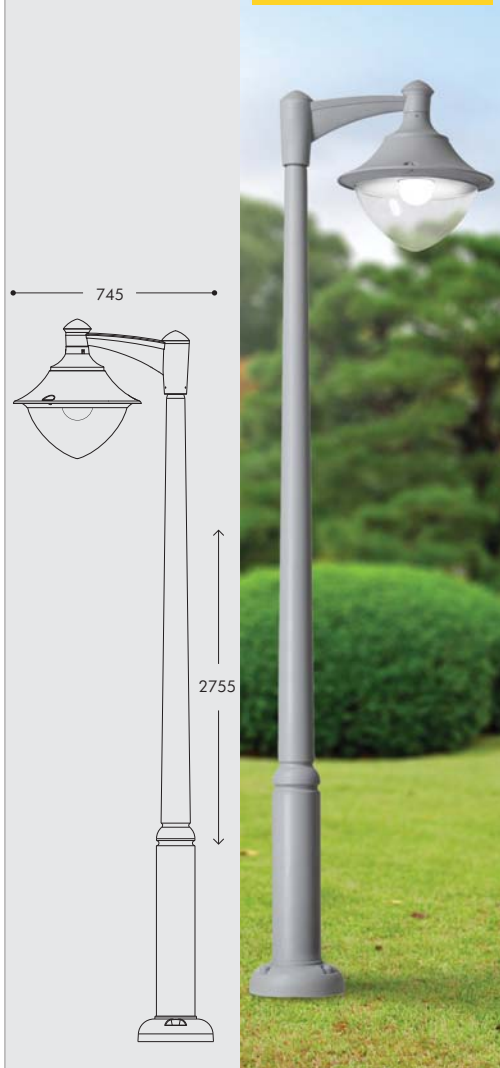

EKTOR 2500 MIDIPILAR / VIVI400 1L			
30W LED	4000K 3000K	V50.361.A10.Q1L V50.361.A10.Q1R	
50W LED	4000K 3000K	V50.361.A10.H1L V50.361.A10.H1R	

NEW HIGH POWER LED VERSION

480

3065

NEW HIGH POWER LED VERSION