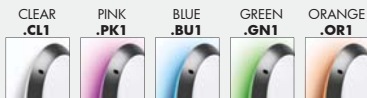

NEWS
UP&DOWN
20
FLOODLIGHT
26
IN-GROUND
36
BRICKLIGHT
40
BULKHEAD
46
64
BOLLARD
72
POST
76
LAMPS

1V3.000

BACKLIT COLOURS AVAILABLE

*To order the backlit version of our bulkhead, the following suffixes have to be added at the end of the code.