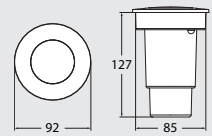

CECI 90 LED VERSIONS

LAMP	POWER	LUMINOUS FLUX	VOLTAGE RANGE	COLOUR TEMPERATURE	
	3,5W	400Lm	100-240V 50/60 Hz	4000K 3000K	= 50W HALOGEN

AVAILABLE COLORS

COVER

(MOULDED COLOURS)

BLACK (A)

GREY (L)

DIFFUSER

FROSTED (X) BLUE (U)

GREEN (N)

ORANGE (R)

CECI 90

LED
GU10 LAMP INCLUDED

3,5W 4000K 1F1.000.U1L
3000K 1F1.000.U1R

Master box: **40pcs**

CECI 90-2L

LED
GU10 LAMP INCLUDED

3,5W 4000K 1F2.000.U1L
3000K 1F2.000.U1R

Master box: **40pcs**

CECI 90-3L

LED
GU10 LAMP INCLUDED

3,5W 4000K 1F3.000.U1L
3000K 1F3.000.U1R

Master box: **40pcs**

CECI 90-SQ

LED
GU10 LAMP INCLUDED

3,5W 4000K 1F4.000.U1L
3000K 1F4.000.U1R

Master box: **40pcs**