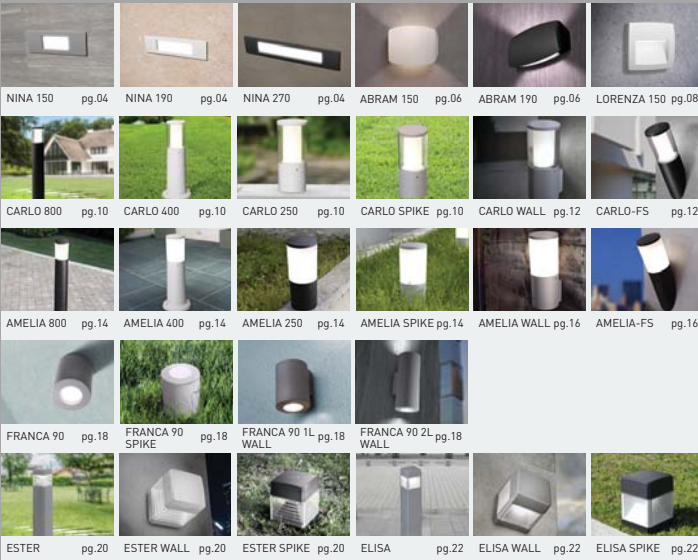

TOP SELECTION GARDEN 2018 - MODERN RANGE

**NEW
PRODUCTS**

NINA150
for details see pag.4

ABRAM150
for details see pag.6

LORENZA150
for details see pag.8

**MADE IN
ITALY**

NEW PRODUCTS

UP&DOWN