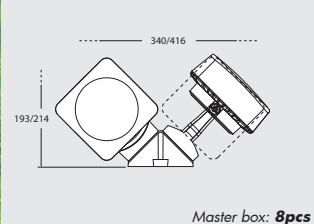

LED
GXS3
LAMP
INCLUDED

TOMMY-SQ 2L			
2x	4000K	6M1.000.G2L	
3W	3000K	6M1.000.G2R	
2x	4000K	6M1.000.C2L	
7W	3000K	6M1.000.C2R	
2x	4000K	6M1.000.D2L	
10W	3000K	6M1.000.D2R	

TOMMY-SQ 2L SPIKE			
2x	4000K	6M1.001.G2L	
3W	3000K	6M1.001.G2R	
2x	4000K	6M1.001.C2L	
7W	3000K	6M1.001.C2R	
2x	4000K	6M1.001.D2L	
10W	3000K	6M1.001.D2R	

Master box: **8pcs**