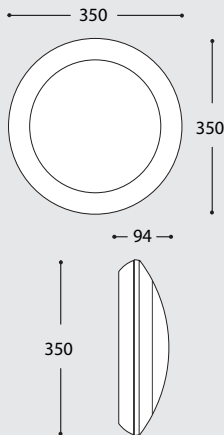

UMBERTA MOTION & DAYLIGHT SENSOR

E27 WITH SENSOR »)				1B3.000.ES7
2x E27 WITH SENSOR »)				1B3.000.ES8
7W LED GX53 WITH SENSOR »)	4000K 3000K			1B3.000.ASL 1B3.000.ASR
11W LED GX53 WITH SENSOR »)	4000K 3000K			1B3.000.BSL 1B3.000.BSR
18W LED GX53 WITH SENSOR »)	4000K 3000K			1B3.000.ESL 1B3.000.ESR

Product Type	Wall and Ceiling bulkhead with Motion&Daylight sensor
Sensor operating voltage	220-240 vAC (120v version available on demand)
Version	GX53 LED, E27, 2xE27
Sensor Operating Temperature	-10° +60°C
Detection angle	30° - 150°
Fields of detection	1 - up to 5 mt (adjustable)