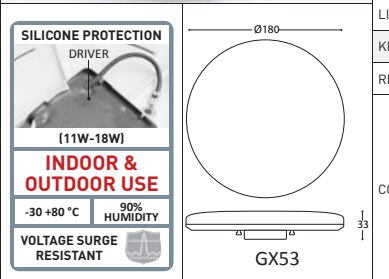

KELVIN	4000 K	3000 K	4000 K	3000 K	4000 K	3000 K
REF. CODE	H6.LED.G53.4K	H6.LED.G53.3K	H4.LED.G53	H4.LED.G53.3K	H5.LED.G53.4K	H5.LED.G53.3K
COMPARISON	7W 600 Lm = 60W incandescent SAVE 88%		11W 1300 Lm = 100W incandescent SAVE 89%		18W 2000 Lm = 150W incandescent SAVE 88%