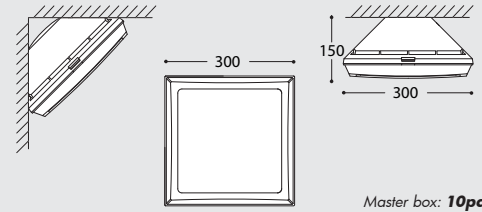

GIUSEPPE LED VERSIONS

LAMP	POWER	LUMINOUS FLUX	VOLTAGE RANGE	CLOUR TEMPERATURE	
 GX53 LED	NEW 7W	600Lm	100-240V 50/60 Hz	4000K 3000K	60W INCANDESCENT
	11W	1300Lm	100-240V 50/60 Hz	4000K 3000K	100W INCANDESCENT
	18W	2000Lm	100-240V 50/60 Hz	4000K 3000K	150W INCANDESCENT
 4x GX53 LED	4x7W 28W	3200Lm	100-240V 50/60 Hz	4000K 3000K	70W HQL-SON
	4x10W 40W	4800Lm	100-240V 50/60 Hz	4000K 3000K	100W HQL-SON

AVAILABLE COLORS

RESIN BODY (MOULDED COLOURS)			DIFFUSER
 BLACK (A)	 GREY (L)	 WHITE (W)	 OPAL (Y)

GIUSEPPE

LED
GX53
LAMPS
INCLUDED

2x E27		4P2.000.E28	
7W	4000K 3000K	4P1.000.A1L 4P1.000.A1R	NEW
11W	4000K 3000K	4P1.000.B1L 4P1.000.B1R	
18W	4000K 3000K	4P1.000.E1L 4P1.000.E1R	
4x7W 28W	4000K 3000K	4P2.000.C4L 4P2.000.C4R	
4x10W 40W	4000K 3000K	4P2.000.D4L 4P2.000.D4R	

GIOVA/GIUSEPPE

LED
GX53
LAMPS
INCLUDED

2x E27		4P2.702.E28	
7W	4000K 3000K	4P1.702.A1L 4P1.702.A1R	NEW
11W	4000K 3000K	4P1.702.B1L 4P1.702.B1R	
18W	4000K 3000K	4P1.702.E1L 4P1.702.E1R	
4x7W 28W	4000K 3000K	4P2.702.C4L 4P2.702.C4R	
4x10W 40W	4000K 3000K	4P2.702.D4L 4P2.702.D4R