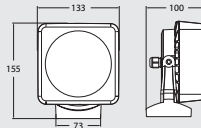

Master box: **18pcs**

Master box: **18pcs**