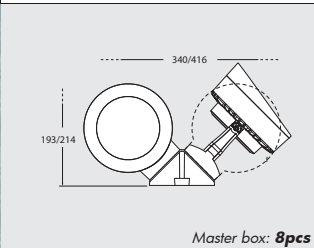

LED
GXS3
LAMP
INCLUDED

TOMMY-EL 2L			
2x	4000K	4M2.000.G2L	
3W	3000K	4M2.000.G2R	
2x	4000K	4M2.000.C2L	
7W	3000K	4M2.000.C2R	
2x	4000K	4M2.000.D2L	
10W	3000K	4M2.000.D2R	

TOMMY-EL 2L SPIKE			
2x	4000K	4M2.001.G2L	
3W	3000K	4M2.001.G2R	
2x	4000K	4M2.001.C2L	
7W	3000K	4M2.001.C2R	
2x	4000K	4M2.001.D2L	
10W	3000K	4M2.001.D2R	

Master box: **8pcs**