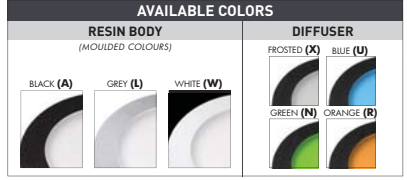

TOMMY LED VERSIONS					
LAMP	POWER	LUMINOUS FLUX	VOLTAGE RANGE	COLOUR TEMPERATURE	
	3W	350Lm	100-240V 50/60 Hz	4000K 3000K	40W INCANDESCENT
	7W	800Lm	100-240V 50/60 Hz	4000K 3000K	75W INCANDESCENT
	10W	1200Lm	100-240V 50/60 Hz	4000K 3000K	100W INCANDESCENT

TOMMY-SQ		
3W	4000K 3000K	5M1.000.G1L 5M1.000.G1R
7W	4000K 3000K	5M1.000.C1L 5M1.000.C1R
10W	4000K 3000K	5M1.000.D1L 5M1.000.D1R

TOMMY-SQ SPIKE		
3W	4000K 3000K	5M1.001.G1L 5M1.001.G1R
7W	4000K 3000K	5M1.001.C1L 5M1.001.C1R
10W	4000K 3000K	5M1.001.D1L 5M1.001.D1R