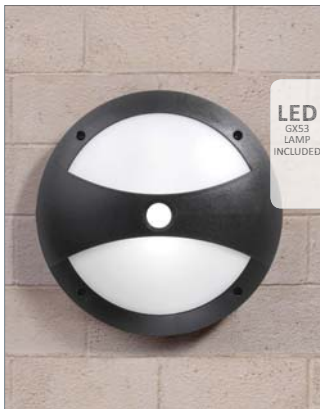

LED
GX53
LAMP
INCLUDED

LUCIA-GD		
E27	3R3.000.E27	
GX53	4000K 3R3.000.A1L	NEW
LED 7W	3000K 3R3.000.A1R	
GX53	4000K 3R3.000.B1L	NEW
LED 11W	3000K 3R3.000.B1R	
GX53	4000K 3R3.000.E1L	NEW
LED 18W	3000K 3R3.000.E1R	
		Master box: 16pcs

REMI/LUCIA-GD		
E27	3R3.602.E27	
GX53	4000K 3R3.602.A1L	NEW
LED 7W	3000K 3R3.602.A1R	
GX53	4000K 3R3.602.B1L	NEW
LED 11W	3000K 3R3.602.B1R	
GX53	4000K 3R3.602.E1L	NEW
LED 18W	3000K 3R3.602.E1R	
		Master box: 16pcs

NEWS
UP&DOWN
20
FLOODLIGHT
26
IN-GROUND
36
BRICKLIGHT
40
BULKHEAD
46
64
BOLLARD
72
POST
76
LAMPS