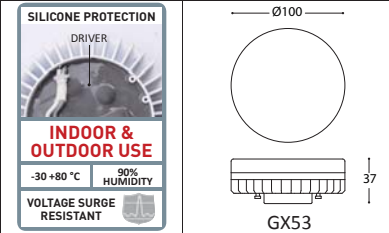

KELVIN	4000 K	3000 K	4000 K	3000 K
REF. CODE	H2.LED.G53	H2.LED.G53.3K	H3.LED.G53	H3.LED.G53.3K
COMPARISON	7W 800 Lm = 75W incandescent SAVE 90%		10W 1200 Lm = 100W incandescent SAVE 90%